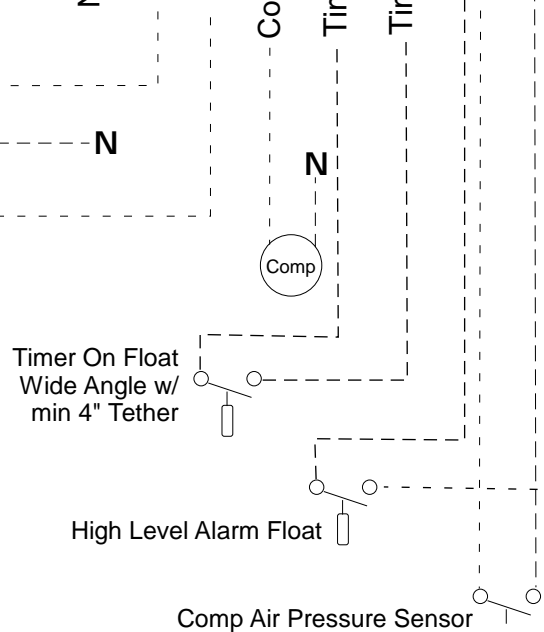

Dotted Lines Indicate Field Connections

Service Connection rated for 20 amps - one required.

Wide Angle Floats with a Min 4" Tether are Required on Timer Float Switch.

Obsidian Onsite Services, inc.

PO Box 100, Tappahannock, VA 22560
804-925-1484 obsidianonsite@verizon.net

Custom Control Panel
Model DUP-ALT-TD